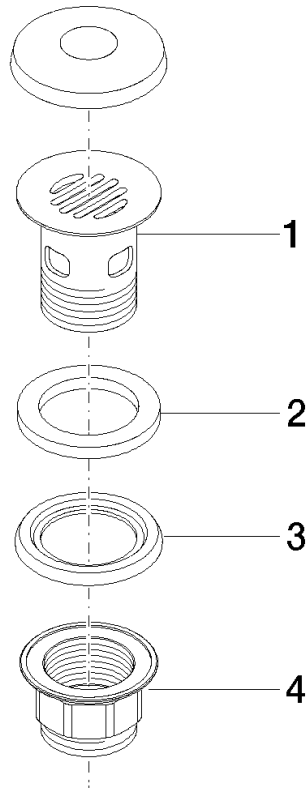

**Grated waste 1 1/4" - Brushed Dark Platinum**

IMO

10 105 970

**Only suitable for basins with an overflow.**

Only suitable for basins with an overflow.

Fits: IMO, LULU, MADISON, MEM, TARA, CL.1, LISSÉ, VAIA, META, CYO

	Brushed Dark Platinum	10 105 970-99
	Chrome	10 105 970-00
	Brushed Platinum	10 105 970-06
	Platinum	10 105 970-08
	Durabrand (23kt Gold)	10 105 970-09
	Dark Chrome	10 105 970-19
	Light Gold	10 105 970-26
	Brushed Light Gold	10 105 970-27
	Brushed Durabrand (23kt Gold)	10 105 970-28
	Matte Black	10 105 970-33
	Brushed Bronze	10 105 970-42
	Brushed Champagne (22kt Gold)	10 105 970-46
	Champagne (22kt Gold)	10 105 970-47
	Brushed Chrome	10 105 970-93

**Required miscellaneous**

**Washer NBR 70 39,0 x 29,0 x 2,0 mm -** 09 14 05 016 90

**Required miscellaneous**

**Pipe Ø 32 x 0,75 x 110 mm - Brushed Dark Platinum** 09 28 23 005-99

10 105 970

10 105 970

Spare parts list

No.	Item Number	Name	Quantity used	Delivery time
1	09 11 01 027-99	cup	1	30
2	09 14 05 039 90	seal	1	2
3	09 14 03 025 90	seal	1	2
4	09 23 10 020-99	nut	1	30